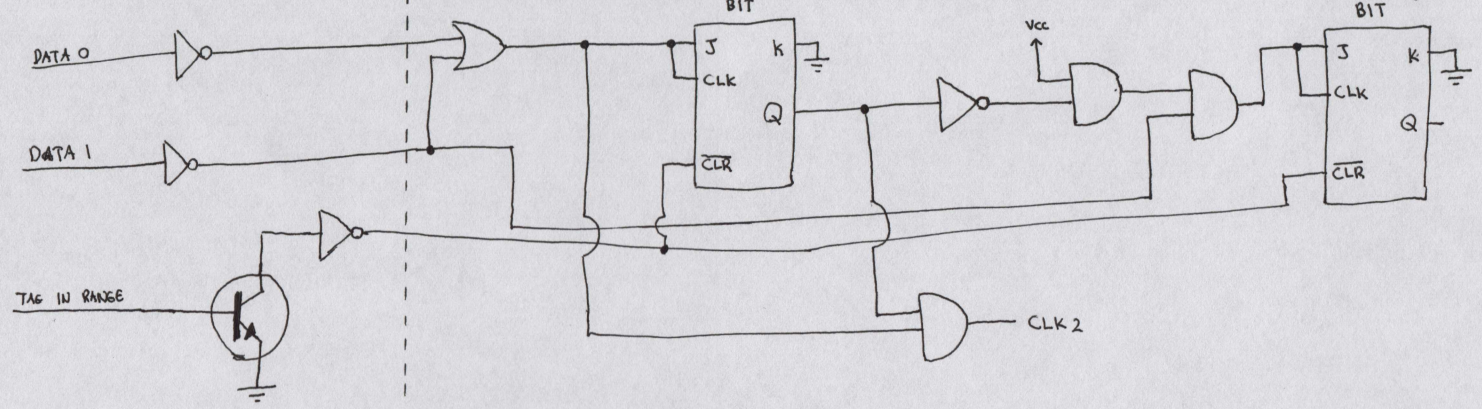

BOARD 1

BOARD 2

TAG IN RANGE is ≈ 1second in duration.