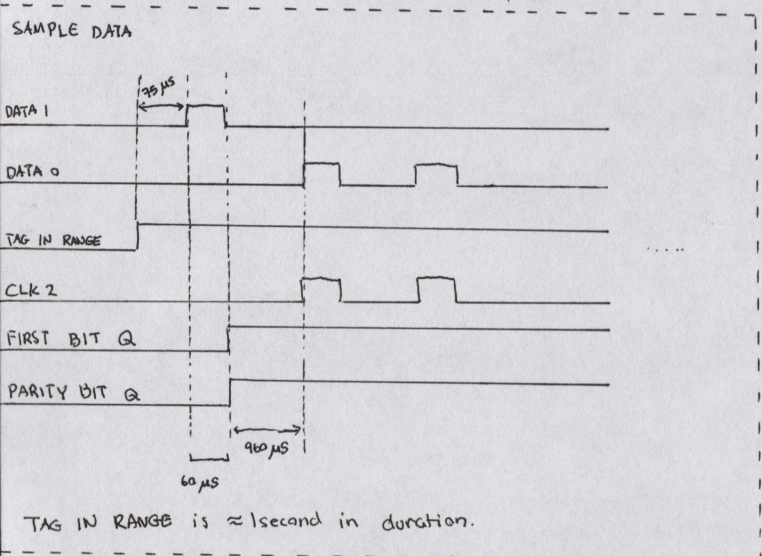

BOARD 1

BOARD 2

TAG IN RANGE is ≈ 1second in duration.