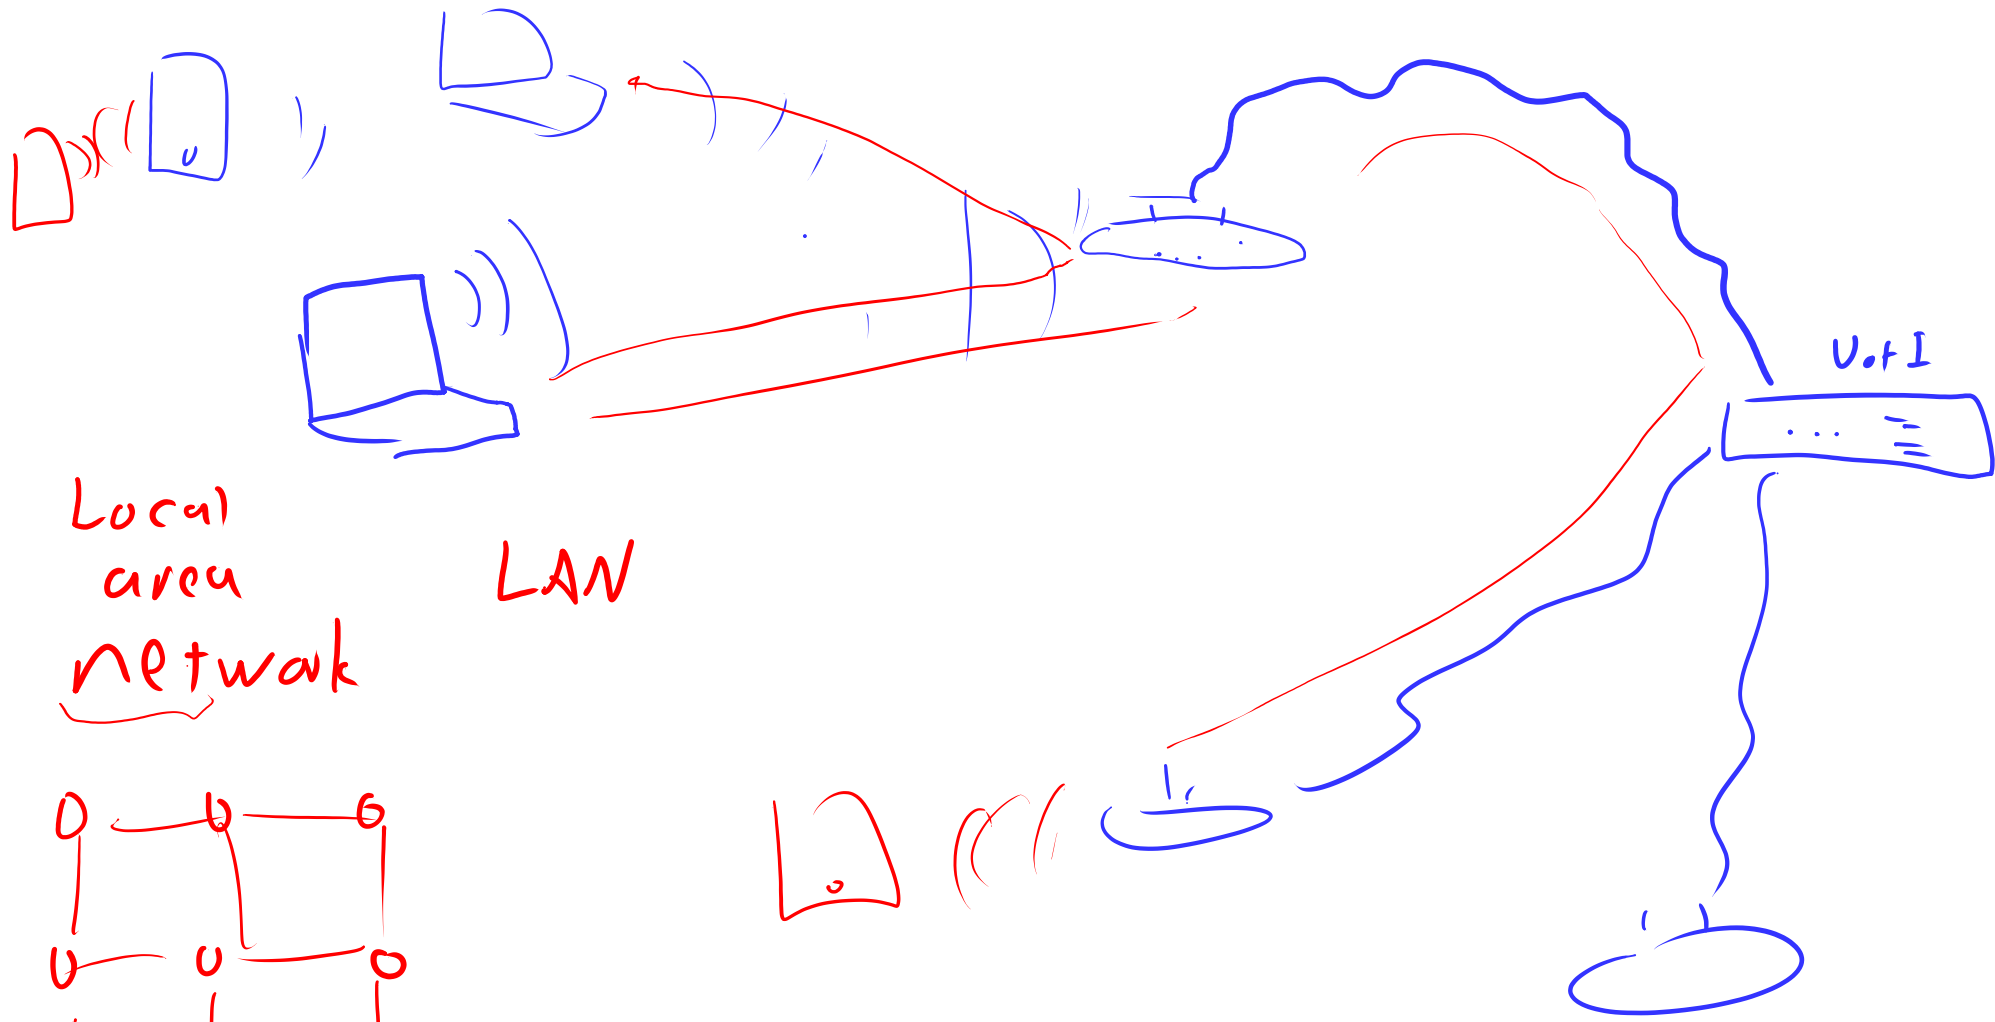

fractal
ANTENNA

Threshold : 0 low light
1 high light

digital

Time : every ms check 0 or 1

Local
area
network

LAN

Inter-network between

IP
internet
Protocol
best effort
delivery

Internet ^{IP} address = number

IPv4 - 4-byte (32-bit) address

187.03.211.5
0-255

IPv6 - 16-byte (128-bit) address

hexadecimal :

IANA

URL → IP address