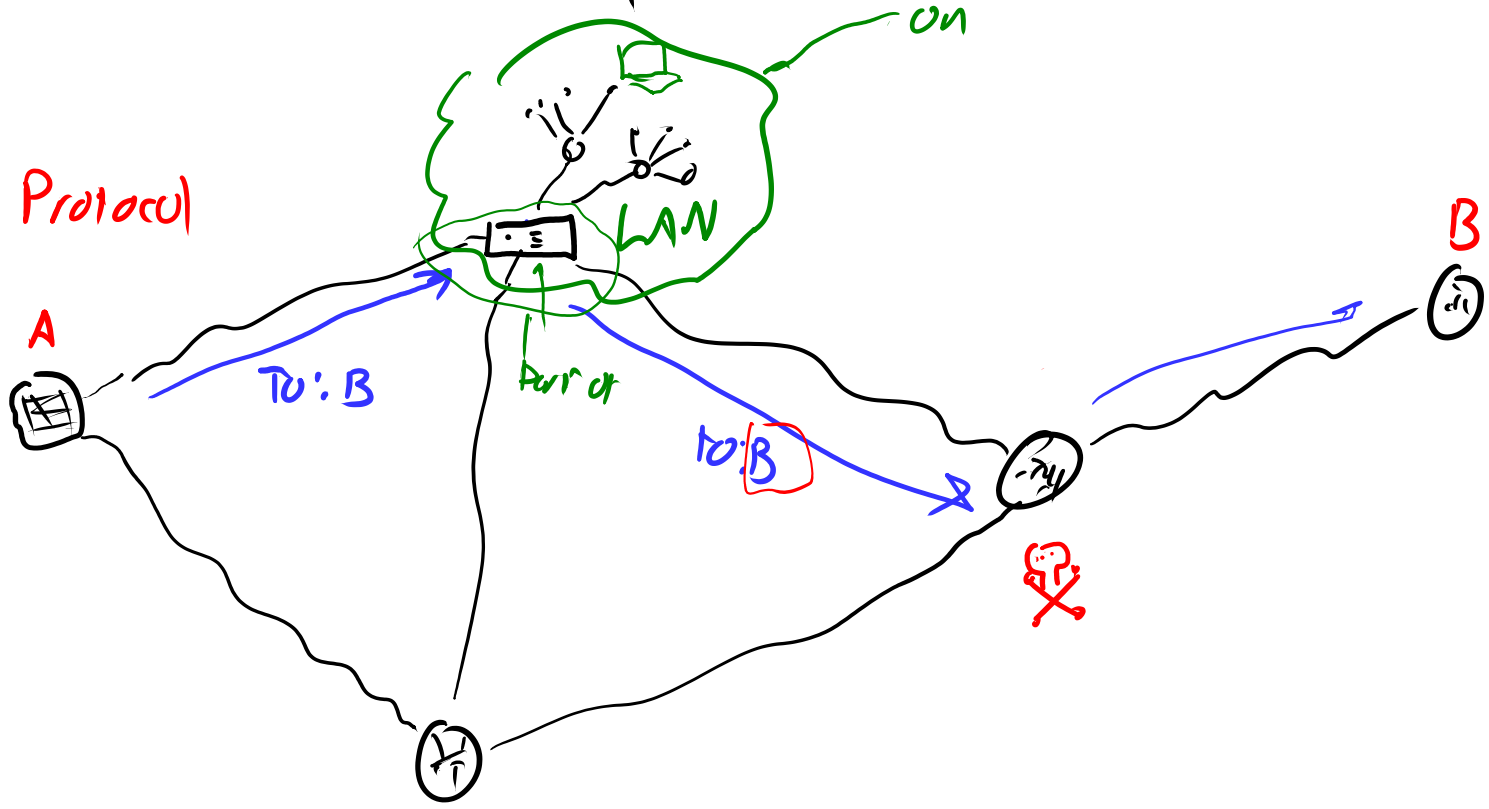

fractal
ANTENNA

Threshold : 0 low light
1 high light

digital

Time : every ms check 0 or 1

Local
area
network

LAN

Inter-network between

IP
internet
Protocol
best effort
delivery

Internet ^{IP} address = number

IPv4 - 4-byte (32-bit) address

187.03.211.5
0-255

IPv6 - 16-byte (128-bit) address

hexadecimal :

IANA

URL → IP address