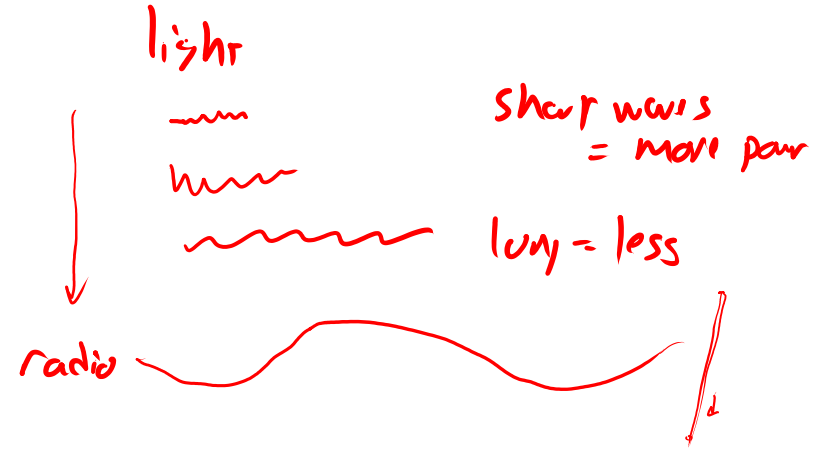

fractal
ANTENNA

Threshold : 0 low light
1 high light

digital

Time : every ms check 0 or 1

Local
area
network

LAN

Inter-network between

IP
internet
Protocol
best effort
delivery

Internet ^{IP} address = number

IPv4 - 4-byte (32-bit) address

187.03.211.5
0-255

IPv6 - 16-byte (128-bit) address

hexadecimal :

IANA

URL → IP address