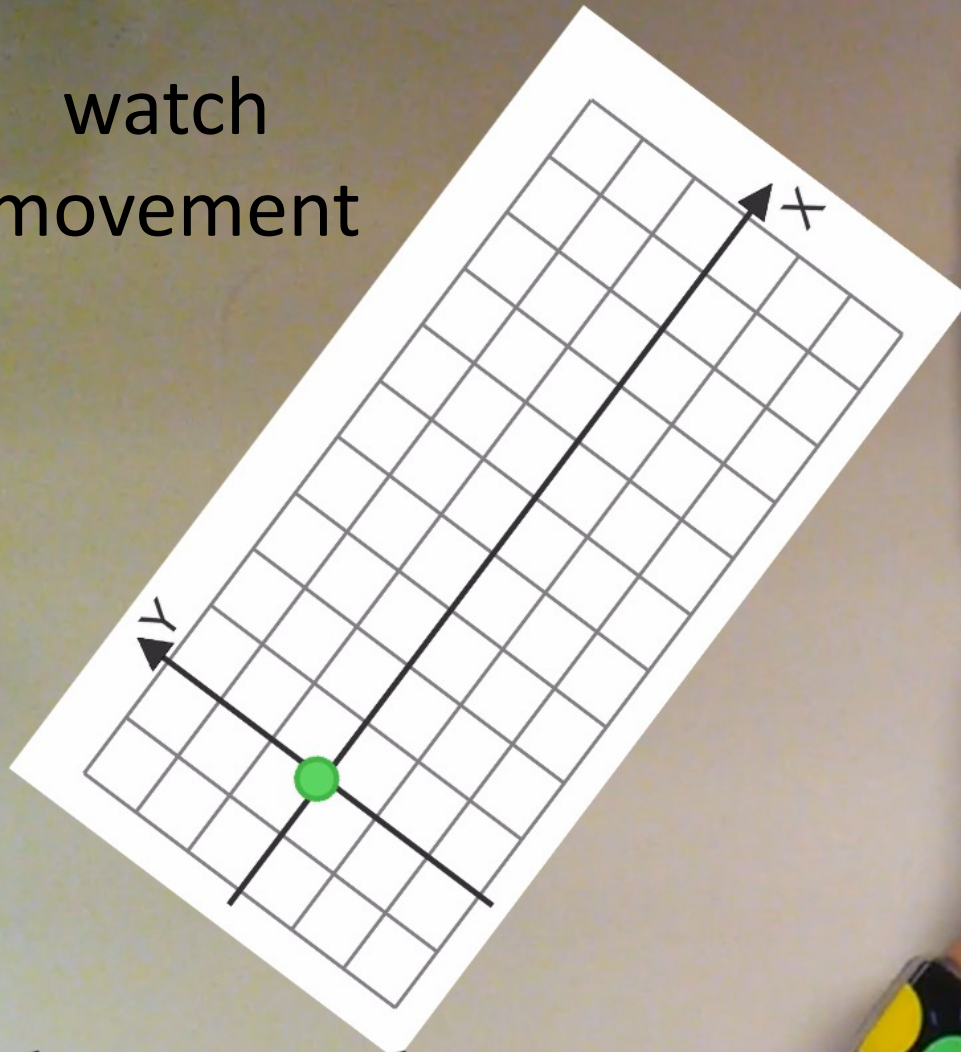

# Correlation Between Watch Movement and keystrokes

watch  
movement

playing speed: 0.25x

groundtruth

Ripple : <https://youtu.be/HeKDpKySEll>

BackDoor : [https://youtu.be/\\_FrKySibcb8](https://youtu.be/_FrKySibcb8)